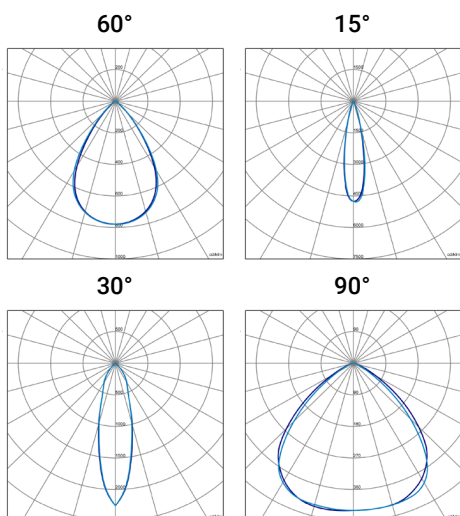

ALUMAX/PRO

ES

Montaje: Adosado, suspendido.

Fuente de luz: Módulos LED SMD 3030 Lumileds. Temperatura de color 4000K. Disponible, 3000K, 5000K.

Sistema óptico: Óptica estándar 60°. Disponible, 15°, 30°, 90°.

Distribución luminosa: Directa.

Equipo eléctrico: Equipo de control electrónico regulable 0-10V (estándar). PF>0,95. Bajo consulta, equipo para 347V o 480V. Bajo consulta, regulable DALI y/o kit de emergencia (1-3 h).

Materiales: Cuerpo: Fundición de aluminio de muy alta disipación térmica. Tornillería: Acero inoxidable. Difusor: Cristal templado microprismático.

Acabado: Color negro y rojo.

EN

Mounting: Suspended, surface.

Light source: LED modules SMD 3030 Lumileds. Temperature color 4000K. Available, 3000K, 5000K.

Optical system: Standard lens 60°. Available, 15°, 30°, 90°.

Light distribution: Direct.

Electrical equipment: Dimmable electronic control gear 0-10V (standard). PF>0,95. Under request, 347V or 480V equipment. Under request, dimmable DALI and/or emergency kit (1-3 h).

Materials: Body: Die cast aluminum of very high thermal dissipation. Screws: Stainless steel. Diffuser: Microprismatic transparent glass.

Surface finish: Black and red color.

ESTANDAR | STANDARD