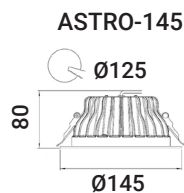

IP-65

SALAS BLANCAS
CLEAN ROOM

ASTRO-145