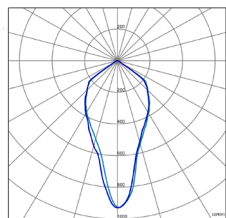

ASTRO-IP65

ES

Montaje: Empotrable.

Fuente de luz: Módulos compactos LED COB VOSSLÖH.
Temperatura de color 4000K.
Disponible, 3000K, 5000K.

Sistema óptico: Reflector aluminio brillante facetado. Cristal transparente (modelo estándar ASTRO/TR). Disponible, cristal opal (modelo ASTRO/OPAL).

Distribución luminosa: Directa.

Equipo eléctrico: Equipo de control electrónico. PF>0,95. Disponible, regulación 1-10V o DALI y/o kit de emergencia (1-3h).

Materiales: Cuerpo: Aluminio extruido lacado en blanco. Reflector: Aluminio brillante. Difusor: Cristal templado.

Acabado: Color blanco RAL 9003.

EN

Mounting: Recessed.

Light source: LED compact modules COB VOSSLÖH.
Temperature color 4000K.
Available, 3000K, 5000K.

Optical system: Faceted bright aluminium reflector. Transparent glass (ASTRO/TR standard model). Available, opal glass (ASTRO/OPAL model).

Light distribution: Direct.

Electrical equipment: Electronic control gear. PF>0,95. Available, dimmable electronic control gear 1-10V or DALI and/or emergency kit (1-3h).

Materials: Body: Aluminum extruded lacquered in white. Reflector: Bright aluminium. Diffuser: Tempered glass.

Surface finish: White RAL 9003.

ESTANDAR | STANDARD

ASTRO/TR-IP65-145-25W

ASTRO/TR-IP65-196-25W

ASTRO/TR-IP65-242-52W

ASTRO/OPAL-IP65-242-52W