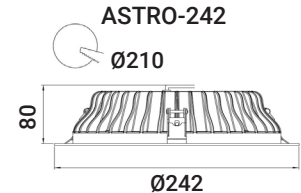

ASTRO-242

ESTANDAR/STANDARD

5 AÑOS
5 YEARS

220-240V
50-60Hz

IP 65

IK 07

CLASE I
CLASS I

50.000h
L80B10

-20°
+35°

CRI 80

1-10V
DALI

3000K
5000K

1h
3h

CONFIGURACION ONLINE
ONLINE CONFIGURATION

Código Code	Referencia Reference	Kg Kg	Potencia Power	Lúmenes Lumens	Eficiencia Efficiency	CCT (K) CCT (K)
AST1P1K6B	ASTRO/TR-IP65-145 12W 1600lm/840	0,4	12W	1600	133 lm/W	4000
AST1P1KEB	ASTRO/TR-IP65-145 12W 1600lm/840 TR/EU	0,4	12W	1600	133 lm/W	4000
AST1P2KEB	ASTRO/TR-IP65-145 18W 2200lm/840 TR/EU	0,4	18W	2200	122 lm/W	4000
AST1P3KEB	ASTRO/TR-IP65-145 25W 3000lm/840 TR/EU	0,4	25W	3000	120 lm/W	4000
AST2P2K3B	ASTRO/TR-IP65-196 18W 2300lm/840	0,8	18W	2300	128 lm/W	4000
AST2P2KEB	ASTRO/TR-IP65-196 18W 2300lm/840 TR EU	0,8	18W	2300	128 lm/W	4000
AST2P3KEB	ASTRO/TR-IP65-196 25W 3200lm/840 TR EU	0,8	25W	3200	128 lm/W	4000
AST3P3K2B	ASTRO/TR-IP65-242 25W 3200lm/840	1,0	25W	3200	128 lm/W	4000
AST3P3KEB	ASTRO/TR-IP65-242 25W 3200lm/840 TR EU	1,0	25W	3200	128 lm/W	4000
AST3P4KEB	ASTRO/TR-IP65-242 37W 4500lm/840 TR EU	1,0	37W	4500	122 lm/W	4000
AST3P5KEB	ASTRO/TR-IP65-242 52W 5700lm/840 TR EU	1,0	52W	5700	110 lm/W	4000

ACCESORIOS DISPONIBLES/AVAILABLE ACCESSORIES

REGULACION/DIMMING 1-10V | DALI KIT DE EMERGENCIA/EMERGENCY KIT 1h | 3h T.COLOR 3000K, 5000K SUJECION PARA TECHO DE ESCAYOLA/FORCE FOR PLASTER CEILIN
REGULADOR DE LUZ + DETECTOR DE PRESENCIA (RLP)/AMBIENT LIGHT + PRESENCE SENSOR (RLP) DETECTOR DE PRESENCIA (SLP)/ PRESENCE DETECTOR (SLP)
DIFUSOR OPAL/DIFFUSER OPAL