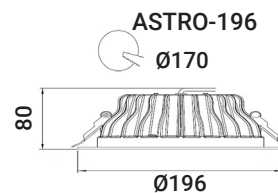

ASTRO-IP65

ES

Montaje: Empotrable.

Fuente de luz: Módulos compactos LED COB VOSSLÖH.
Temperatura de color 4000K.
Disponible, 3000K, 5000K.

Sistema óptico: Reflector aluminio brillante facetado. Cristal transparente (modelo estándar ASTRO/TR). Disponible, cristal opal (modelo ASTRO/OPAL).

Distribución luminosa: Directa.

Equipo eléctrico: Equipo de control electrónico. PF>0,95. Disponible, regulación 1-10V o DALI y/o kit de emergencia (1-3h).

Materiales: Cuerpo: Aluminio extruido lacado en blanco. Reflector: Aluminio brillante. Difusor: Cristal templado.

Acabado: Color blanco RAL 9003.

EN

Mounting: Recessed.

Light source: LED compact modules COB VOSSLÖH.
Temperature color 4000K.
Available, 3000K, 5000K.

Optical system: Faceted bright aluminium reflector. Transparent glass (ASTRO/TR standard model). Available, opal glass (ASTRO/OPAL model).

Light distribution: Direct.

Electrical equipment: Electronic control gear. PF>0,95. Available, dimmable electronic control gear 1-10V or DALI and/or emergency kit (1-3h).

Materials: Body: Aluminum extruded lacquered in white. Reflector: Bright aluminium. Diffuser: Tempered glass.

Surface finish: White RAL 9003.

ESTANDAR | STANDARD

ASTRO/TR-IP65-145-25W

ASTRO/TR-IP65-196-25W

ASTRO/TR-IP65-242-52W

ASTRO/OPAL-IP65-242-52W

IP-65

SALAS BLANCAS
CLEAN ROOM

ASTRO-145

ASTRO-196

ASTRO-242

ESTANDAR/STANDARD

5 AÑOS
5 YEARS

220-240V
50-60Hz

IP 65

IK 07

CLASE I
CLASS I

50.000h
L80B10

-20°
+35°

CRI 80

1-10V
DALI

3000K
5000K

1h
3h

CONFIGURACION ONLINE
ONLINE CONFIGURATION