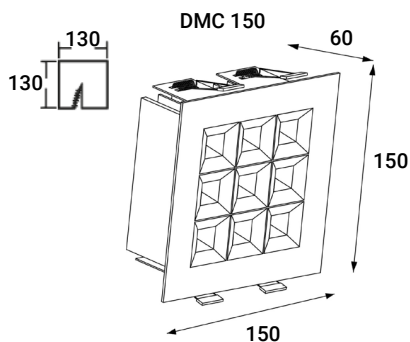

DMC-150

ES

Montaje: Empotrable.
Fuente de luz: Módulos compactos LED COB.
Temperatura de color 4000K. Disponible, 3000K.
Sistema óptico: Ópticas de diferentes aperturas.
Distribución luminosa: Directa. Óptica estándar 75°. Disponibles 16°, 24°, 38°, 50°.
Equipo eléctrico: Equipo de control electrónico. PF>0,95. Disponible, regulable DALI y/o Kit de emergencia (1-3 h).
Materiales: Aro de aluminio, lacado al horno y acabados texturizados.
Acabado: Color blanco RAL 9003 (estándar). Opcional gris RAL 9006, negro RAL 9005.

EN

Mounting: Recessed.
Light source: LED compact modules COB.
Temperature color 4000K. Available, 3000K.
Optical system: Lens with different apertures.
Light distribution: Direct. Standard lense 75°. Available 16°, 24°, 38°, 50°.
Electrical equipment: Electronic control gear. PF>0,95. Available, dimmable 1-10V or DALI, and/or emergency Kit (1-3 h).
Materials: Ring made of aluminium, baked lacquered and textured finishes.
Surface finish: White color RAL 9003 (standard). Optional grey RAL 9006, black RAL 9005.

ESTANDAR | STANDARD

FLICKER FREE

<17

NEGRO/BLACK

ESTANDAR COLOR BLANCO
STANDARD WHITE COLOR

BLANCO/WHITE

GRIS/GREY

ESTANDAR/STANDARD

DISPONIBLE/AVAILABLE

CONFIGURACION ONLINE
ONLINE CONFIGURATION

Código Code	Referencia Reference	Kg Kg	Potencia Power	Lúmenes Lumens	Eficiencia Efficiency	CCT (K) CCT (K)
DMC211K9B	DMC-150-75°-15W 1900lm/840	0,9	15W	1900	127 lm/W	4000
DMC212K6B	DMC-150-75°-21W 2600lm/840	0,9	21W	2600	124 lm/W	4000
DMC213K4B	DMC-150-75°-27W 3400lm/840	0,9	27W	3400	126 lm/W	4000

ACCESORIOS DISPONIBLES/AVAILABLE ACCESSORIES