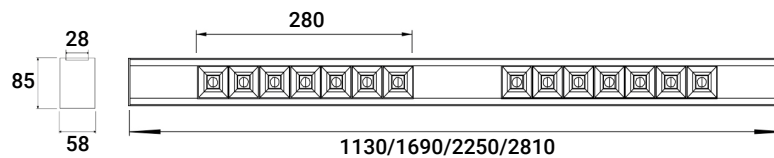

ESTANDAR/STANDARD

5 AÑOS 220-240V IP 40 IK 04 CLASE I 50.000h -20° CRI 80 80°
5 YEARS 50-60Hz CLASS I L80B10 +35°

DISPONIBLE/AVAILABLE

DALI 3000K 50°

CONFIGURACION ONLINE ONLINE CONFIGURATION

Código Code	Referencia Reference	Kg Kg	Potencia Power	Lúmenes Lumens	Eficiencia Efficiency	CCT (K) CCT (K)
N50326K4B	NT55/OPT2-80°/D-I-1130-44W 6400lm/840+SUS	3,7	44W	6400	145 lm/W	4000
N505210KB	NT55/OPT2-80°/D-I-1690-69W 10000lm/840+SUS	4,4	69W	10000	146 lm/W	4000
N507213KB	NT55/OPT2-80°/D-I-2250-94W 13000lm/840+SUS	5,2	94W	13000	145 lm/W	4000
N509216KB	NT55/OPT2-80°/D-I-2810-120W 16800lm/840+SUS	5,9	120W	16800	143 lm/W	4000

ACCESORIOS DISPONIBLES/AVAILABLE ACCESSORIES

REGULACION/DIMING DALI T.COLOR 3000K OPTICA/LENS 50° FLORON DECORATIVO/DECORATIVE CEILING BASE

BAJO CONSULTA/UNDER REQUEST TUNABLE WHITE