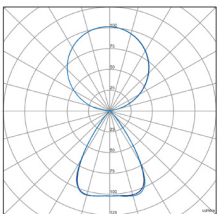

ILUMINACION
DIRECTA-INDIRECTA
DIRECT-INDIRECT
LIGHTING