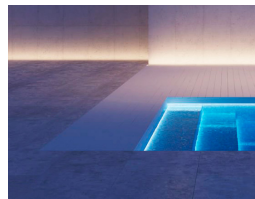

PRZ/OP/SL 24V RGB

ES

Montaje: Empotrado.
Fuente de luz: Módulos lineales LED SMD.
Sistema óptico: Difusor opal. RGB.
Distribución luminosa: Directa.
Materiales: Cuerpo: Perfil de aluminio estándar con sección de 17 mm para instalar en superficie. Difusor: Opal.
Acabado: Color blanco. Bajo consulta, aluminio anodizado, negro anodizado.

EN

Mounting: Recessed.
Light source: LED linear modules SMD.
Optical system: Opal diffuser. RGB.
Light distribution: Direct.
Materials: Body: Standard aluminum profile with 17 mm section for installation on the surface. Diffuser: Opal.
Surface finish: White color. Under request, aluminum anodized, black anodized.

24V DC

MONTAJE EMPOTRADO SOBRE SUELO
RECESSED FLOOR MOUNTING

IP 68

Longitud a medida/Custom length
Bajo consulta/Under request

Acabado/ Surface finish

BAJO CONSULTA/UNDER REQUEST

CONTROLADOR RGB + CCT
RGB + CCT CONTROLLER

MONTAJE EMPOTRADO SOBRE SUELO
RECESSED FLOOR MOUNTING

FLICKER FREE

10 CM

Conexión máxima del drive/Maximum driver connection

5 m (una alimentación/one supply)

10 m (dos alimentaciones/two supplies)

MONTAJE/MOUNTING

ESTANDAR/STANDARD

CONFIGURACION ONLINE
ONLINE CONFIGURATION

Código Code	Referencia Reference	Kg Kg	Potencia Power	Lúmenes Lumens	Eficiencia Efficiency	CCT (K) CCT (K)
PSP1R4K1L	24V DC IP-68 PRZ/OP/SL-IP68-14.4W/m 1440lm/m RGB 24V	0,2	14.4	1440	100 lm/W	RGB