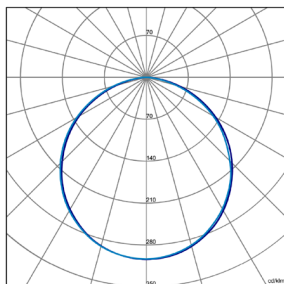

PRZ/OP/SL 24V

ES

Montaje: Empotrado.

Fuente de luz: Módulos lineales LED SMD.

Sistema óptico: Difusor opal. Temperatura de color 4000K.
Bajo consulta 2200K, 2700K, 3000K, 6000K.

Distribución luminosa: Directa.

Materiales: Cuerpo: Perfil de aluminio estándar con sección de 17 mm para instalar en superficie. Difusor: Opal.

Acabado: Color blanco. Bajo consulta, aluminio anodizado, negro anodizado.

EN

Mounting: Recessed.

Light source: LED linear modules SMD.

Optical system: Opal diffuser. Temperature color 4000K.
Under request 2200K, 2700K, 3000K, 6000K.

Light distribution: Direct.

Materials: Body: Standard aluminum profile with 17 mm section for installation on the surface. Diffuser: Opal.

Surface finish: White color. Under request, aluminum anodized, black anodized.

PRZ/OP/SL 24V

**MONTAJE EMPOTRADO
SOBRE SUELO**

**RECESSED
FLOOR MOUNTING**