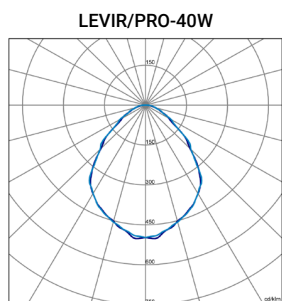

LEVIR/PRO

ES

Montaje: Empotrable.

Fuente de luz: Módulos lineales LED SMD.

Temperatura de color seleccionable: 3000K, 4000K, 6000K.

Sistema óptico: Difusor microprismático.

Distribución luminosa: Directa.

Equipo eléctrico: Equipo de control electrónico. PF>0,95.

Bajo consulta, regulable 1-10V o DALI y/o kit de emergencia (1-3 h).

Materiales: Cuerpo: Acero de alta resistencia a la torsión y espesores mínimos garantizados de 0,6mm, según Normas ENEC-10 y VDE.

Difusor: Microprisma longitudinal de gran transparencia y pureza, realizado en PMMA con sistema óptico anti-deslumbrante.

Acabado: Color blanco RAL 9003.

EN

Mounting: Recessed.

Light source: LED linear modules SMD.

Selectable temperature color: 3000K, 4000K, 6000K.

Optical system: Microprismatic diffuser.

Light distribution: Direct.

Electrical equipment: Electronic control gear. PF>0,95. Under request, dimmable 1-10V or DALI and/or emergency kit (1-3 h).

Materials: Body: Highly torsion-resistant steel with a guaranteed minimum thickness of 0.6 mm, in accordance with ENEC-10 and VDE standards. Diffuser: Longitudinal microprism of high transparency and purity, made of PMMA with anti-glare optical system.

Surface finish: White color RAL 9003.