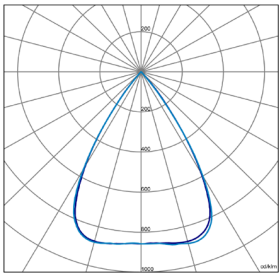

ESTANDAR COLOR BLANCO BAJO CONSULTA/UNDER REQUEST
STANDARD WHITE COLOR TUNABLE WHITE