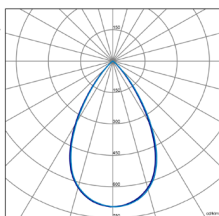

WOOD-R

ES

Montaje: Suspendido.

Fuente de luz: Módulos lineales LED SMD TRIDONIC.
Temperatura de color 4000K. Disponible, 3000K.

Sistema óptico: Reflector de aluminio mate.

Óptica estándar LEDIL 65°. Disponible, 30°

Distribución luminosa: Directa.

Equipo eléctrico: Equipo de control electrónico (no integrado).
PF>0,95. Disponible, regulable DALI.

Materiales: Aluminio de extrusión de alta calidad lacado al horno,
forrado con madera tratada en diferentes acabados.

Acabado: Haya. Disponible, roble y sapeli.

EN

Mounting: Suspended.

Light source: TRIDONIC SMD LED linear modules.
Temperature color 4000K. Available, 3000K.

Optical system: Mate aluminum reflector.

LEDIL standard lens 65°. Available, 30°.

Light distribution: Direct.

Electrical equipment: Electronic control gear (not integrated). PF>0,95.
Available, dimmable DALI.

Materials: Body: High-quality extruded aluminum, baked lacquered, lined
with treated wood in different finishes.

Surface finish: Beech color. Available, Oak and sapele.

ESTANDAR | STANDARD
WOOD-R-65°-31W