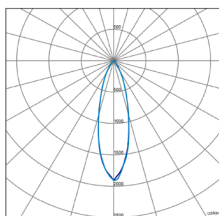

Surface finish: Beech color. Available, Oak and sapele.

ESTANDAR | STANDARD  
WOOD-R-65°-31W

WOOD-R-30°-31W

HAYA/BEECH

OPTICA/LENS

BLANCA/WHITE NEGRA/BLACK

ROBLE/OAK

SAPELI/SAPELE