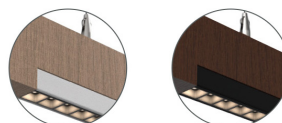

Surface finish: Beech color. Available, Oak and sapele.

ESTANDAR | STANDARD  
WOOD-R-65°-31W

WOOD-R-30°-31W

HAYA/BEECH

OPTICA/LENS

BLANCA/WHITE NEGRA/BLACK

ROBLE/OAK

SAPELI/SAPELE