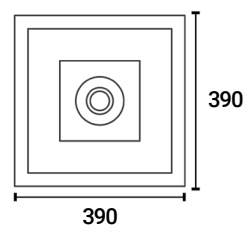

FAROLA VILLA

ES

Montaje: Soporte inferior para racor Ø28 mm.
Fuente de luz: Módulos LED SMD 3030.
Temperatura de color 4000K. Disponible, 3000K.
Sistema óptico: Lentes.
Distribución luminosa: Directa.
Equipo eléctrico: Equipo de control electrónico PF>0,95.
Materiales: Cuerpo: Fundición de aluminio. Difusor: Lente continua de policarbonato. Disipador: Aluminio.
Acabado: Color negro RAL 9005.

EN

Mounting: Bottom bracket for fitting Ø28 mm.
Light source: LED modules SMD 3030.
Temperature color 4000K. Available, 3000K.
Optical system: Lenses.
Light distribution: Direct.
Electrical equipment: Electronic control by driver PF>0,95.
Materials: Body: Die cast aluminium. Diffuser: Continuous polycarbonate lenses. Heatsink: Aluminium.
Surface finish: Black color RAL 9005.

Ø64

Se vende por separado
Sold separately

ESTANDAR/STANDARD

DISPONIBLE/AVAILABLE

CONFIGURACION ONLINE ONLINE CONFIGURATION

Código Code	Referencia Reference	Potencia Power	Lúmenes Lumens	Eficiencia Efficiency	CCT (K) CCT (K)
VLL115K4NP	FAROLA VILLA-40W 5400lm/840	40W	5400	135 lm/W	4000
VLL0000001	FAROLA VILLA ACOPLER/BRACKET 64mm	-	-	-	-

ACCESORIOS DISPONIBLES/AVAILABLE ACCESSORIES

T.COLOR 3000K ACOPLER PARA BACULO/BRACKET FOR POLE