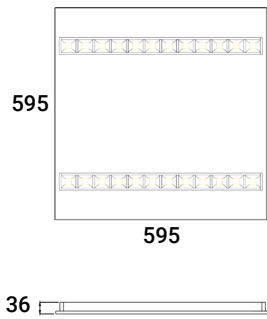

AIRY/N

ESTANDAR/STANDARD

5 AÑOS / 5 YEARS
220-240V / 50-60Hz
IP 40
IK 02
CLASE II / CLASS II
50.000h / L80B10
-20° / +40°
CRI 80

DISPONIBLE/AVAILABLE

1-10V / DALI
3000K
EMERGENCY
1h / 3h

CONFIGURACION ONLINE
ONLINE CONFIGURATION

Código Code	Referencia Reference	Kg Kg	Potencia Power	Lúmenes Lumens	Eficiencia Efficiency	CCT (K) CCT (K)
AIN225KLB	AIRY/N-36W 5220Lm/840 LM (595X595)	3,0	36W	5220	145 lm/W	4000
AIN225K2B	AIRY/N-36W 5220Lm/840 PH/TR (595X595)	3,0	36W	5220	145 lm/W	4000
AIN225KEB	AIRY/N-36W 5220Lm/840 TR EU (595X595)	3,0	36W	5220	145 lm/W	4000
AIN315KLB	AIRY/N-36W 5220Lm/840 LM (1195X295)	3,0	36W	5220	145 lm/W	4000
AIN315K2B	AIRY/N-36W 5220Lm/840 PH/TR (1195X295)	3,0	36W	5220	145 lm/W	4000
AIN315KEB	AIRY/N-36W 5220Lm/840 TR EU (1195X295)	3,0	36W	5220	145 lm/W	4000

ACCESORIOS DISPONIBLES/AVAILABLE ACCESSORIES

REGULACION/DIMING 1-10V | DALI   KIT DE EMERGENCIA/EMERGENCY KIT 1h | 3h   T.COLOR 3000K   ACCESORIO PARA EMPOTRAR/ACCESSORY FOR RECESS
ACCESORIO PARA ADOSAR/ACCESSORY FOR SURFACE   KIT PARA ADOSAR/KIT FOR SURFACE   SET DE SUSPENSION/SUSPENSION SET
MUELLES PARA TECHO DE ESCAYOLA/PLASTER CEILING SPRINGS   GARRAS PARA TECHO CLIP-IN, TECHO OCULTO.../BRACKETS FOR CLIP-IN CEILING, HIDDEN CEILING...
REGULADOR DE LUZ + DETECTOR DE PRESENCIA (RLP)/LIGHT SENSOR + PRESENCE DETECTOR (RLP)   DETECTOR DE PRESENCIA (SLP)/ PRESENCE DETECTOR (SLP)