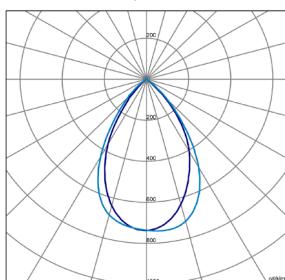

AIRY/N

ES

Montaje: Empotrable.

Fuente de luz: Módulos lineales LED SMD.
Temperatura de color 4000K. Disponible, 3000K.

Sistema óptico: Reflector aluminio brillante.

Distribución luminosa: Directa.

Equipo eléctrico: Equipo de control electrónico. PF>0,95.
Disponible, regulable 1-10V o DALI y/o kit emergencia (1-3 h).

Materiales: Cuerpo: Acero de alta resistencia a la torsión y espesores mínimos garantizados de 0,6mm, según Normas ENEC-10 y VDE.

Difusor: aluminio brillante.

Acabado: Color blanco RAL 9003.

EN

Mounting: Recessed.

Light source: LED linear modules SMD.
Temperature color 4000K. Available, 3000K.

Optical system: Bright aluminum reflector.

Light distribution: Direct.

Electrical equipment: Electronic control gear. PF>0,95.
Available, dimmable 1-10V or DALI and/or emergency kit (1-3 h).

Materials: Body: High resistance steel with guaranteed minimum thickness of 0.6mm, according to ENEC-10 and VDE standards.

Diffuser: Bright aluminum.

Surface finish: White colour RAL 9003.

AIRY/N-36W