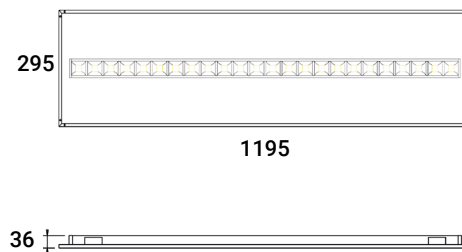

AIRY/N

ESTANDAR/STANDARD

5 AÑOS / 5 YEARS
220-240V / 50-60Hz
IP 40
IK 02
CLASE II / CLASS II
50.000h / L80B10
-20° / +40°
CRI 80

DISPONIBLE/AVAILABLE

1-10V / DALI
3000K
EMERGENCY
1h / 3h

CONFIGURACION ONLINE
ONLINE CONFIGURATION

Código Code	Referencia Reference	Kg Kg	Potencia Power	Lúmenes Lumens	Eficiencia Efficiency	CCT (K) CCT (K)
AIN225KLB	AIRY/N-36W 5220Lm/840 LM (595X595)	3,0	36W	5220	145 lm/W	4000
AIN225K2B	AIRY/N-36W 5220Lm/840 PH/TR (595X595)	3,0	36W	5220	145 lm/W	4000
AIN225KEB	AIRY/N-36W 5220Lm/840 TR EU (595X595)	3,0	36W	5220	145 lm/W	4000
AIN315KLB	AIRY/N-36W 5220Lm/840 LM (1195X295)	3,0	36W	5220	145 lm/W	4000
AIN315K2B	AIRY/N-36W 5220Lm/840 PH/TR (1195X295)	3,0	36W	5220	145 lm/W	4000
AIN315KEB	AIRY/N-36W 5220Lm/840 TR EU (1195X295)	3,0	36W	5220	145 lm/W	4000

ACCESORIOS DISPONIBLES/AVAILABLE ACCESSORIES

REGULACION/DIMING 1-10V | DALI   KIT DE EMERGENCIA/EMERGENCY KIT 1h | 3h   T.COLOR 3000K   ACCESORIO PARA EMPOTRAR/ACCESSORY FOR RECESS
ACCESORIO PARA ADOSAR/ACCESSORY FOR SURFACE   KIT PARA ADOSAR/KIT FOR SURFACE   SET DE SUSPENSION/SUSPENSION SET
MUELLES PARA TECHO DE ESCAYOLA/PLASTER CEILING SPRINGS   GARRAS PARA TECHO CLIP-IN, TECHO OCULTO.../BRACKETS FOR CLIP-IN CEILING, HIDDEN CEILING...
REGULADOR DE LUZ + DETECTOR DE PRESENCIA (RLP)/LIGHT SENSOR + PRESENCE DETECTOR (RLP)   DETECTOR DE PRESENCIA (SLP)/ PRESENCE DETECTOR (SLP)