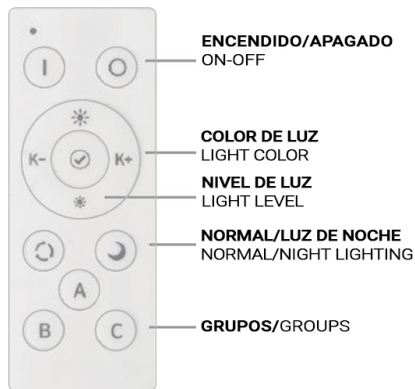

INCLUIDO
INCLUDED

CONTROL DE ILUMINACION/LIGHTING CONTROL

INCLUIDO
INCLUDED