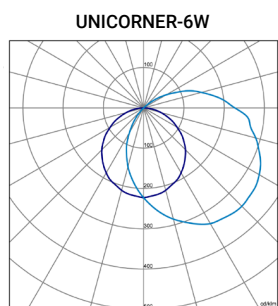

EN

Mounting: Surface.
Light source: LED linear modules SMD.
 Temperature color 4000K. Available, 3000K.
Optical system: Opal diffuser.
Light distribution: Direct.
Electrical equipment: Electronic control gear. PF>0,95.
 Available, dimmable DALI.
Materials: Body: Extruded aluminum. Diffuser: Opal.
Surface finish: White color RAL 9003 (standard).
 Available, grey RAL 9006, black RAL 9005.