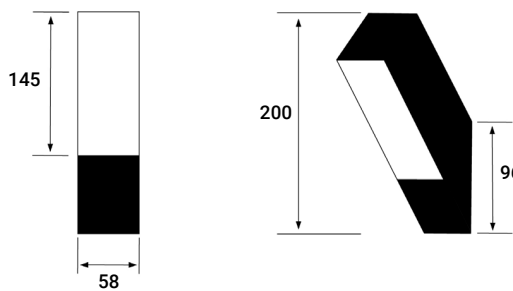

EN

Mounting: Surface.
Light source: LED linear modules SMD.
 Temperature color 4000K. Available, 3000K.
Optical system: Opal diffuser.
Light distribution: Direct.
Electrical equipment: Electronic control gear. PF>0,95.
 Available, dimmable DALI.
Materials: Body: Extruded aluminum. Diffuser: Opal.
Surface finish: White color RAL 9003 (standard).
 Available, grey RAL 9006, black RAL 9005.

ESTANDAR COLOR BLANCO
STANDARD WHITE COLOR

BLANCO/WHITE GRIS/GREY

ESTANDAR/STANDARD

- 5 AÑOS
5 YEARS
- 220-240V
50-60Hz
- IP20
- IK 02
- CLASE I
CLASS I
- 50.000h
L80B10
- 20°
+35°
- CRI 80

DISPONIBLE/AVAILABLE