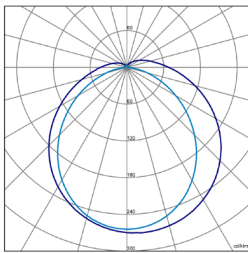

TUBULAR 12-24V IP67

ES

Montaje: Adosado/Suspendido.

Fuente de luz: Módulos lineales LED SMD.

Sistema óptico: Difusor y cuerpo resistentes a los rayos UVA. Temperatura de color 4000K. Disponible, 2700K, 3000K, 5000K, 6000K.

Distribución luminosa: Directa.

Materiales: Cuerpo: Policarbonato. Reflector: Acero lacado en blanco. Difusor: Policarbonato opal longitudinal irrompible.

Acabado: Color blanco.

EN

Mounting: Surface/Suspended.

Light source: LED linear modules SMD.

Optical system: Diffuser resistant to UVA rays. Temperature color 4000K. Available, 2700K, 3000K, 5000K, 6000K.

Light distribution: Direct.

Materials: Body: Polycarbonate. Reflector: White lacquered steel. Diffuser: Unbreakable longitudinal polycarbonate.

Surface finish: White color.

TUBULAR-L-IP67-47W 24V

FLICKER FREE

12-24V DC

CORRIENTE CONTINUA DE BAJA TENSION

LOW VOLTAGE DIRECT CURRENT

Bajo consulta, corriente alterna/
Under request, alternating current

INCLUIDO / INCLUDED