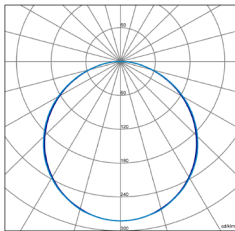

Surface finish: White color RAL 9003. Available, grey RAL 9006, black RAL 9005.

NT56/OPAL-2250-96W

NT56/MCR-2250-96W

Possibilidad de montaje individual y formando líneas continuas
Possibility of individual assembly and forming continuous lines