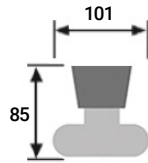

RTL 2x

MONTAJE/MOUNTING

	L	S
RTL 2x600	624	405
RTL 2x1200	1233	405
RTL 2x1500	1534	405

ESTANDAR/STANDARD

5 AÑOS
5 YEARS

220-240V
50-60Hz

T8
G13

CLASE I
CLASS I

CONFIGURACION ONLINE
ONLINE CONFIGURATION